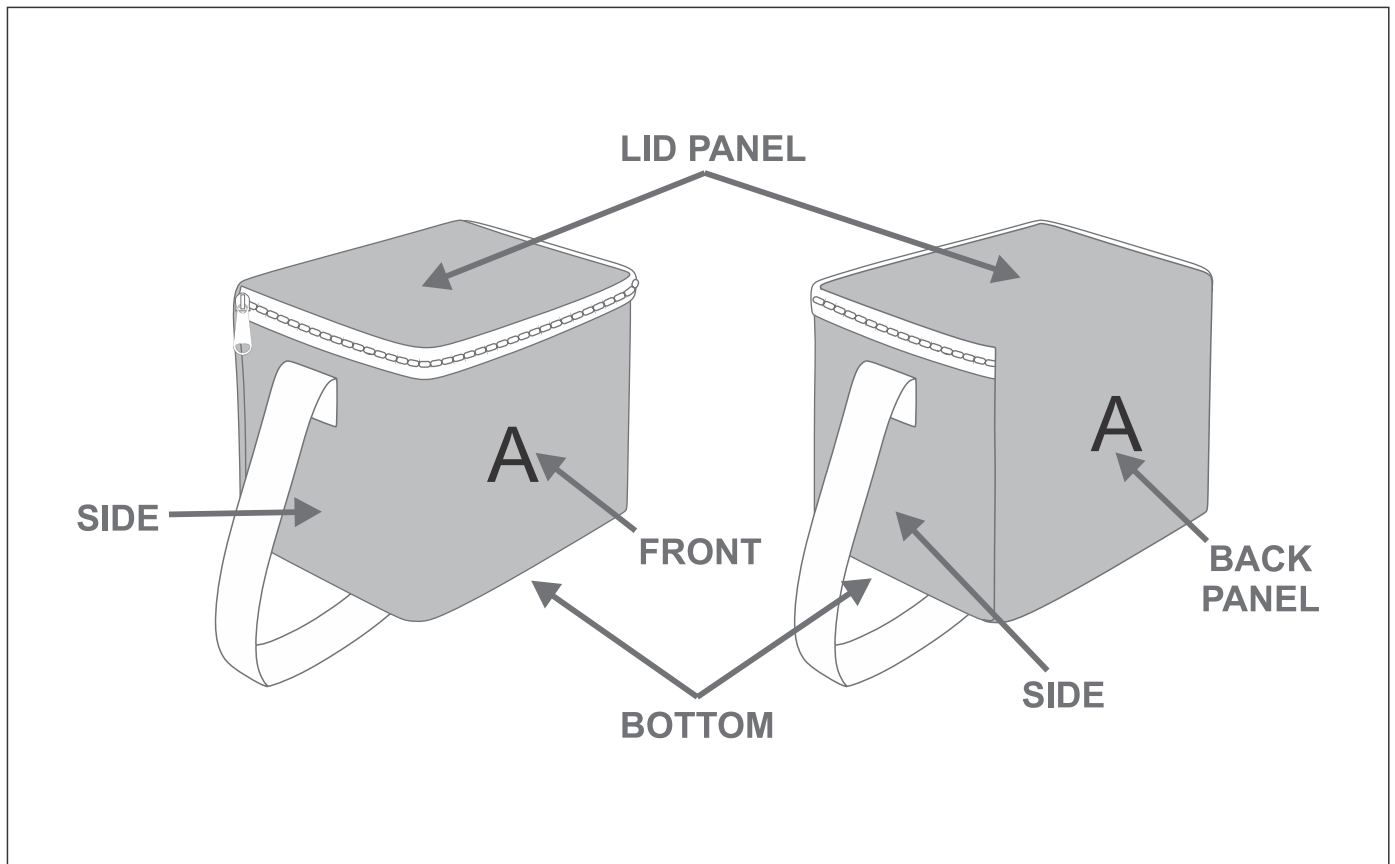

SG-HP-102-G

PPS Hoppla Ontario RPET Stitch-Bond 6 Can Cooler

Need to know:

- Includes 1-Position Sublimation (setup fees apply)
- **Please Note: We cannot guarantee 100% logo Alignment on all Brandable Panels.**

Branding Options:

Position A

1. Custom Sublimation A (CPSUB-A)
Full Colour
Size: 490mm wide x 661mm high